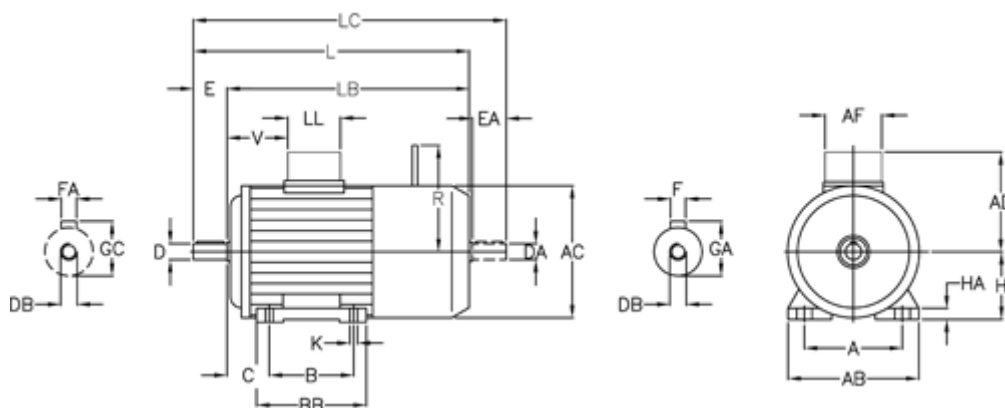

Data Sheet

Article number: 25100040041204106000

Description: Bonfiglioli brake motor BX112M-4 FA06S 4.0KW
1400 rpm 3x230/400v 50HZ IP55 IE3 AC brake B3 stainless steel

Measures

A	= 190	D	= 28	GC	= 31.0	R	= 198
A/F	= 98	DA	= M10	H	= 112	V	= 142
AB	= 224	DB	= M10	HA	= 14.0		
AC	= 219	E	= 60	K	= 12		
AD	= 157	EA	= 28	L	= 484		
B	= 140	F	= 8	LC	= 547		
BB H7	= 175	FA	= 8	Length B	= 424		
C	= 70	GA	= 31.0	LL	= 98		